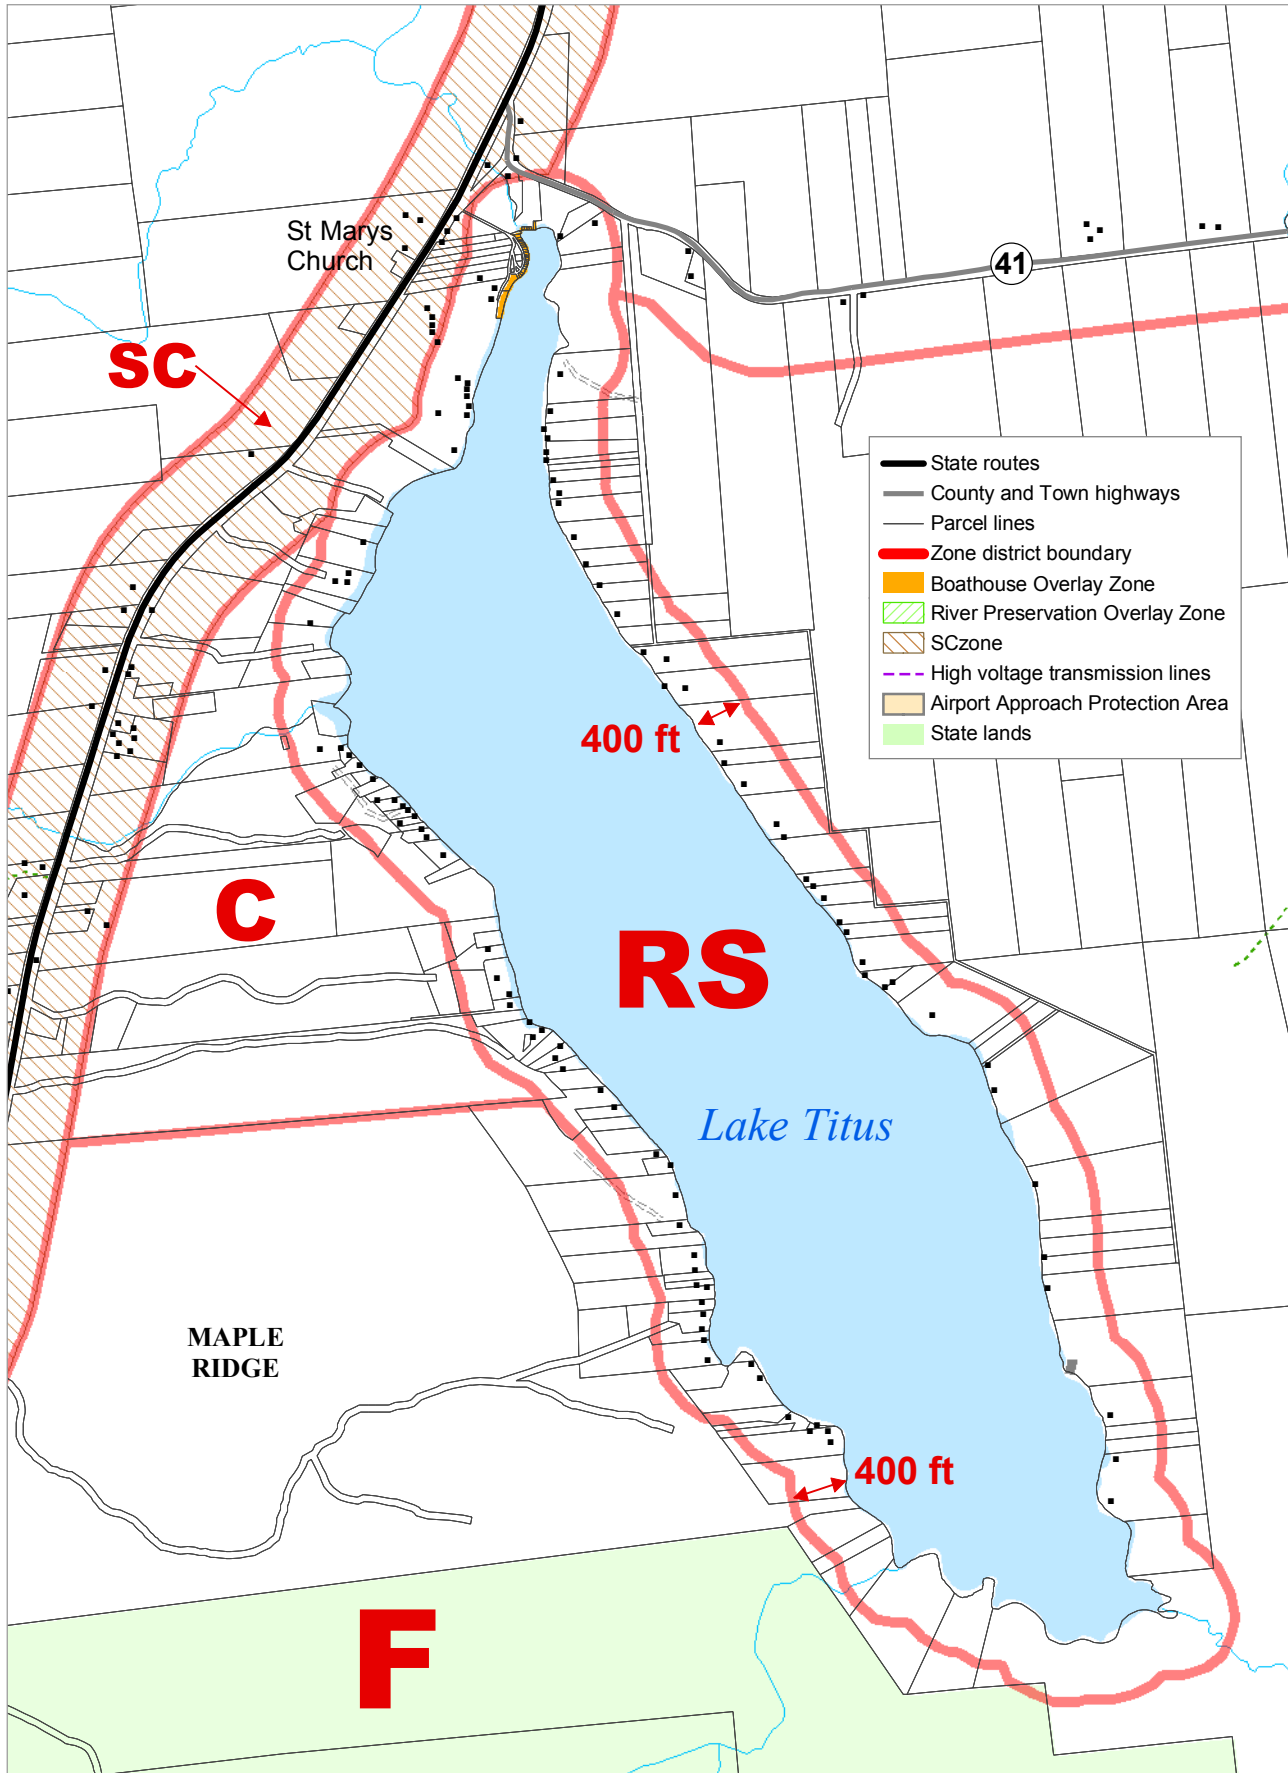

LAKE TITUS AREA PROPOSED ZONING
November 18, 2007

- State routes
- County and Town highways
- Parcel lines
- Zone district boundary
- Boathouse Overlay Zone
- River Preservation Overlay Zone
- SCzone
- High voltage transmission lines
- Airport Approach Protection Area
- State lands